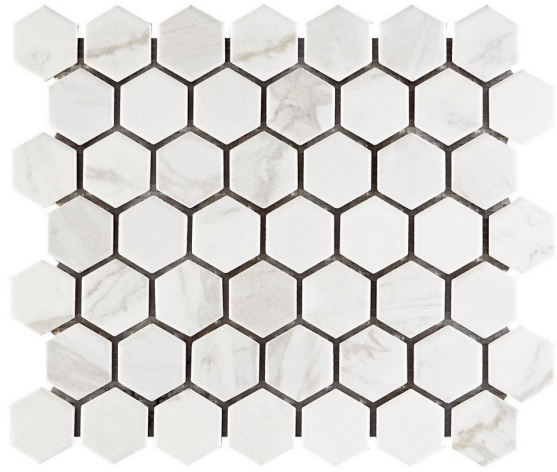

# VILLA SAN CLEMENTE FIREPLACE SURROUNDS

COLOR:

CONTEMPORARY COLLECTION

POWDER BATHROOM  
FLOOR TILE

PAINT COLOR

SCONCE

HOUSE OF RIO  
DESIGN CO.

POWDER BATHROOM

MIRROR

PEDESTAL  
VANITY

MOEN

SHOWER WALL TILE

SHOWER PAN

SCONCE

MIRROR

HOUSE OF RIO  
DESIGN CO.